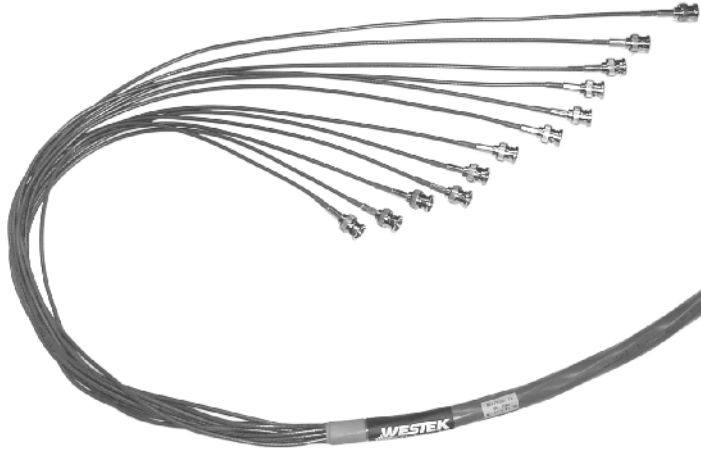

Westek Part #	Cable Type & Connector	Qty	Application
TC-16520/XXX	734C/STR	1	IN(1-12)
TC-16523/XXX	734C/STR	1	OUT(1-12)
TC-16526/XXX	734C/STR	1	IN(13-24)
TC-16529/XXX	734C/STR	1	OUT(13-24)
TC-16532/XXX	734C/STR	1	IN(25-36)
TC-16535/XXX	734C/STR	1	OUT(25-36)
TC-16538/XXX	734C/STR	1	IN(37-48)
TC-16541/XXX	734C/STR	1	OUT(37-48)

## Custom Coax Cable Assemblies

Nortel™ OC-48 Single Shelf  
 Single Ended 12 - Pack  
 735C 12 conductor  
 with Straight Kings™  
 BNC connectors

\*Connectors are also available  
 to meet your specifications