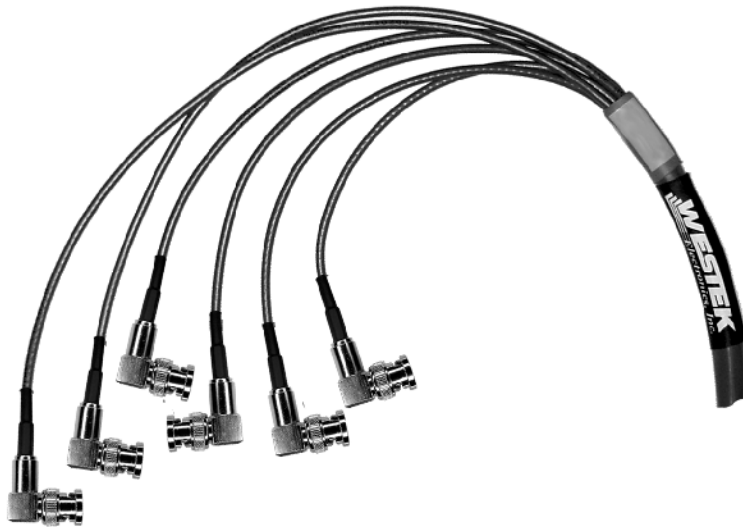

Custom Coax Cable Assemblies

Fujitsu™ FLM 600 ADM
Single Ended Right Angle 6 Pack
735A 6 Pack with Right Angle
Kings™ BNC connectors

*Connectors are also available
to meet your specifications

Westek Part #	TSI Cross Reference	Cable Type & Connector	Application
TC-16454/XXX	CA1-0000-U45-001-1	735A/RA	(14-37) IN/OUT

NOTE: ORDER 4 SETS

PHONE: 1-800-526-2673

FAX: 1-800-526-3299