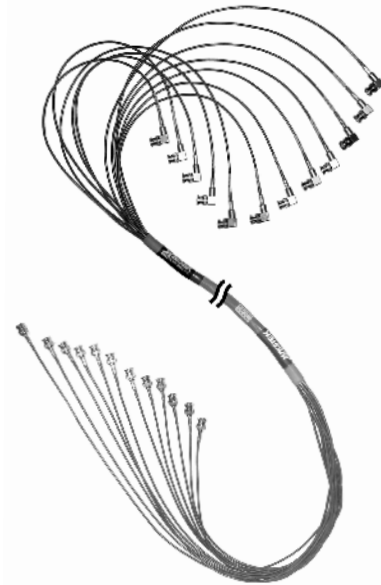

Fujitsu™ FLM 150
 Single Ended 3 Pack
 735A - 3 conductor
 with Right Angle
 Kings™ BNC connectors

*Connectors are also available
 to meet your specifications

Westek Part #	TSI Cross Reference	Cable Type & Connector	Application
TC-16451/XXX	CA1-0000-U62-735-1	735A/RA	(14-37) IN/OUT

Westek Part #	TSI Cross Reference	Cable Type & Connector	Application
TC-16454/XXX	CA1-0000-U45-001-1	735A/RA	(14-37) IN/OUT

NOTE: ORDER 4 SETS

PHONE: 1-800-526-2673

FAX: 1-800-526-3299

Custom Coax Cable Assemblies

Fujitsu™ FLM 2400 ADM
 Single Ended 12 Pack
 735A 12 conductor cable
 with Right Angle Kings™

BNC connectors

*Connectors are also available
 to meet your specifications

Westek Part #	TSI Cross Reference	Cable Type & Connector	Application
TC-16484/XXX	CA1-0000-U41-001-1	735A/RA	(1-24) IN/OUT

Double Ended 12 Pack
 735A 12 Pack with
 Right Angle Kings™
 BNC to Straight
 Kings™ BNC connectors

*Connectors are also available
 to meet your specifications

Westek Part #	TSI Cross Reference	Cable Type & Connector	Application
TC-16487/XXX	CA1-0000-U48-001-1	735A/STR-RA	(1-48) IN/OUT