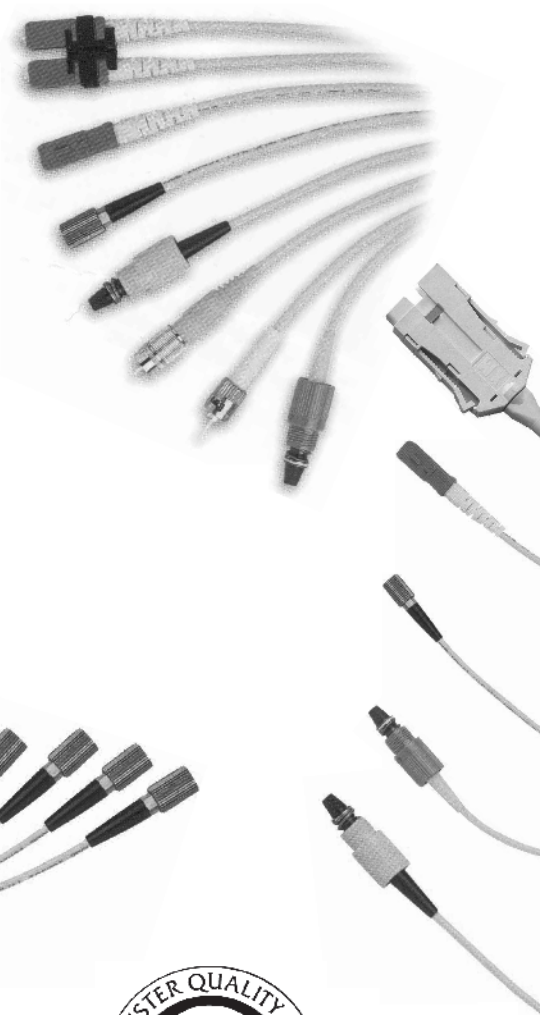

Fiber Optic Patch Cords And Cable Assemblies

Proudly built using Siecor™ Fiber

We Offer:

Simplex
Duplex
Multi-Fiber
Singlemode
Multimode
Attenuators
Feedthru Adapters

With Your Choice of Connectors:

Biconic
Keyed Biconic
ST, CS, FC, D4, LC
& Many More