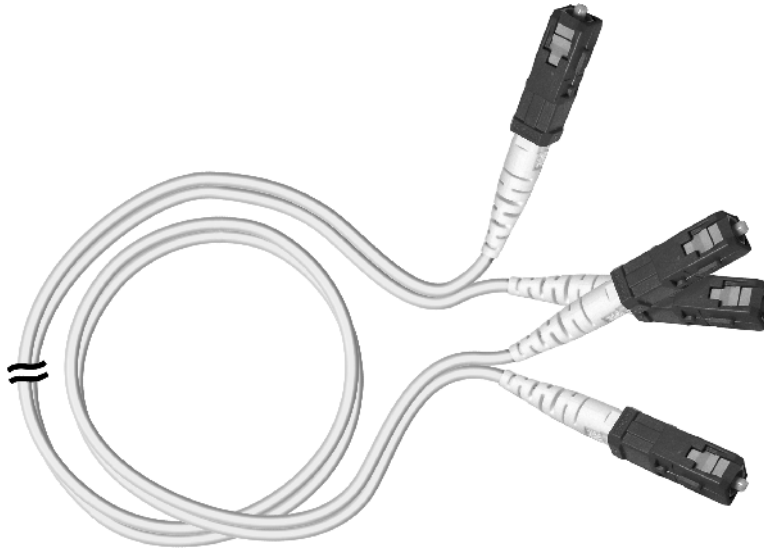

Fiber Optic Patch Cords And Cable Assemblies

Proudly built using Siecor™ Fiber

We Offer:

Simplex
Duplex
Multi-Fiber
Singlemode
Multimode
Attenuators
Feedthru Adapters

With Your Choice of Connectors:

Biconic
Keyed Biconic
ST, CS, FC, D4, LC
& Many More

PHONE: 1-800-526-2673

WESTEK
Electronics, Inc.

FAX: 1-800-526-3299

Fiber Optic SC Assemblies

SC-SC Single Mode Simplex
Westek Part # FW-23008/XXX (XXX = Length)

SC-SC Single Mode Duplex
Westek Part # FW-23023/XXX (XXX = Length)

NOTE: PLEASE SPECIFY YOUR REQUEST IN
FEET (FT) OR METERS (M)

PHONE: 1-800-526-2673

WESTEK
Electronics, Inc.

FAX: 1-800-526-3299

Fiber Optic SC / FC Assemblies

SC-FC Single Mode Simplex

Westek Part # FW-23002/XXX (XXX = Length)